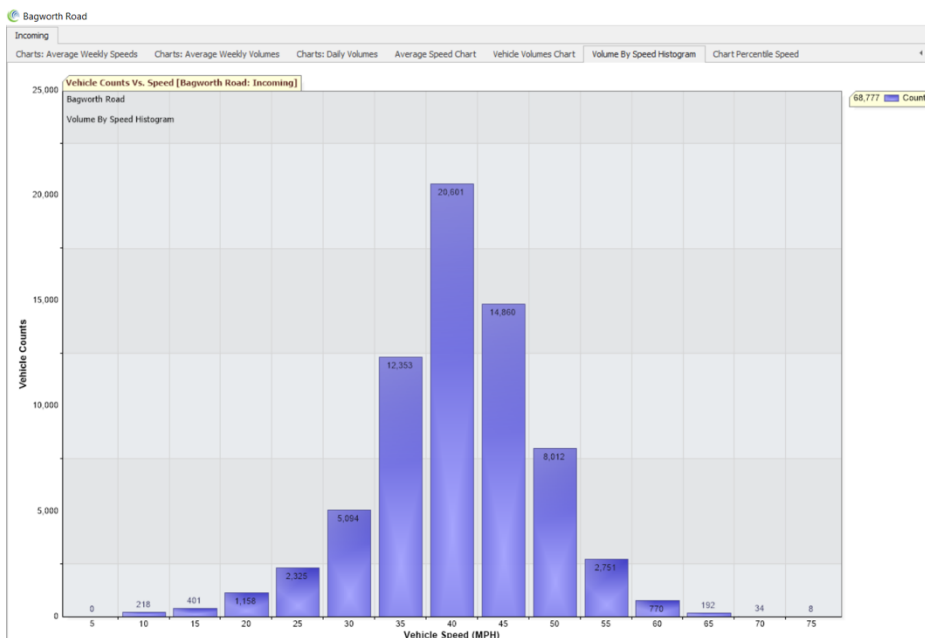

Bosworth Road VAS – June 28th – September 2nd Data Report

- Total Vehicles - 68,777 (Heading towards Barlestone Road B582)
- 85% of traffic travelling bellow 45.9mph (58,460 Vehicles)
- 61% of traffic at or below the 40mph speed limit
- Highest Recorded speed 75mph (07.55am on 11/7/21) this speed was recorded 8 times in total and I believe is the fastest speed recorded by the VAS.

Green Cross shows those who travelled bellow the speed limit.

Red Cross shows those who travelled at the 85th percentile or higher.

Table shows the total number of vehicles who travelled at each speed band. Eg: 16,860 vehicles travelled at more than 45mph but less than 50mph.