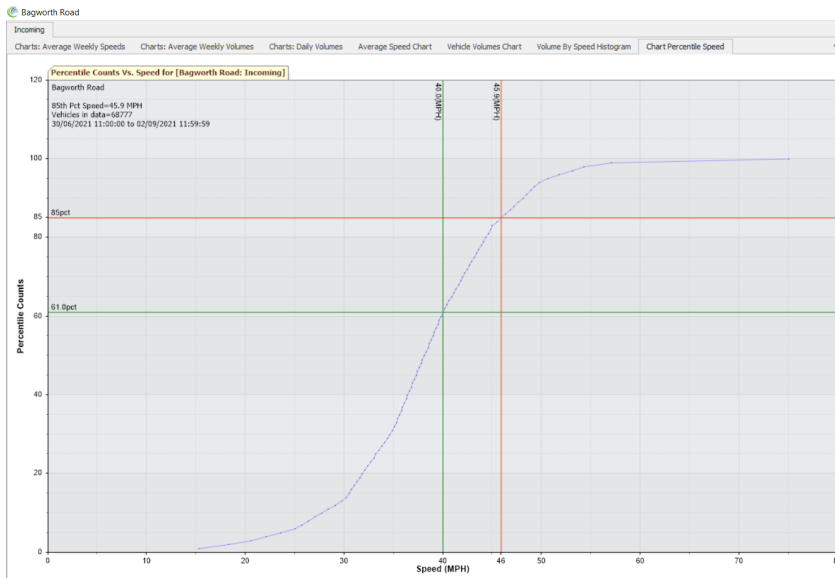

Bosworth Road VAS – June 28th – September 2nd Data Report

- Total Vehicles - 68,777 (Heading towards Barlestone Road B582)
- 85% of traffic travelling bellow 45.9mph (58,460 Vehicles)
- 61% of traffic at or below the 40mph speed limit
- Highest Recorded speed 75mph (07.55am on 11/7/21) this speed was recorded 8 times in total and I believe is the fastest speed recorded by the VAS.

Green Cross shows those who travelled bellow the speed limit.

Red Cross shows those who travelled at the 85th percentile or higher.

Table shows the total number of vehicles who travelled at each speed band. Eg: 16,860 vehicles travelled at more than 45mph but less than 50mph.