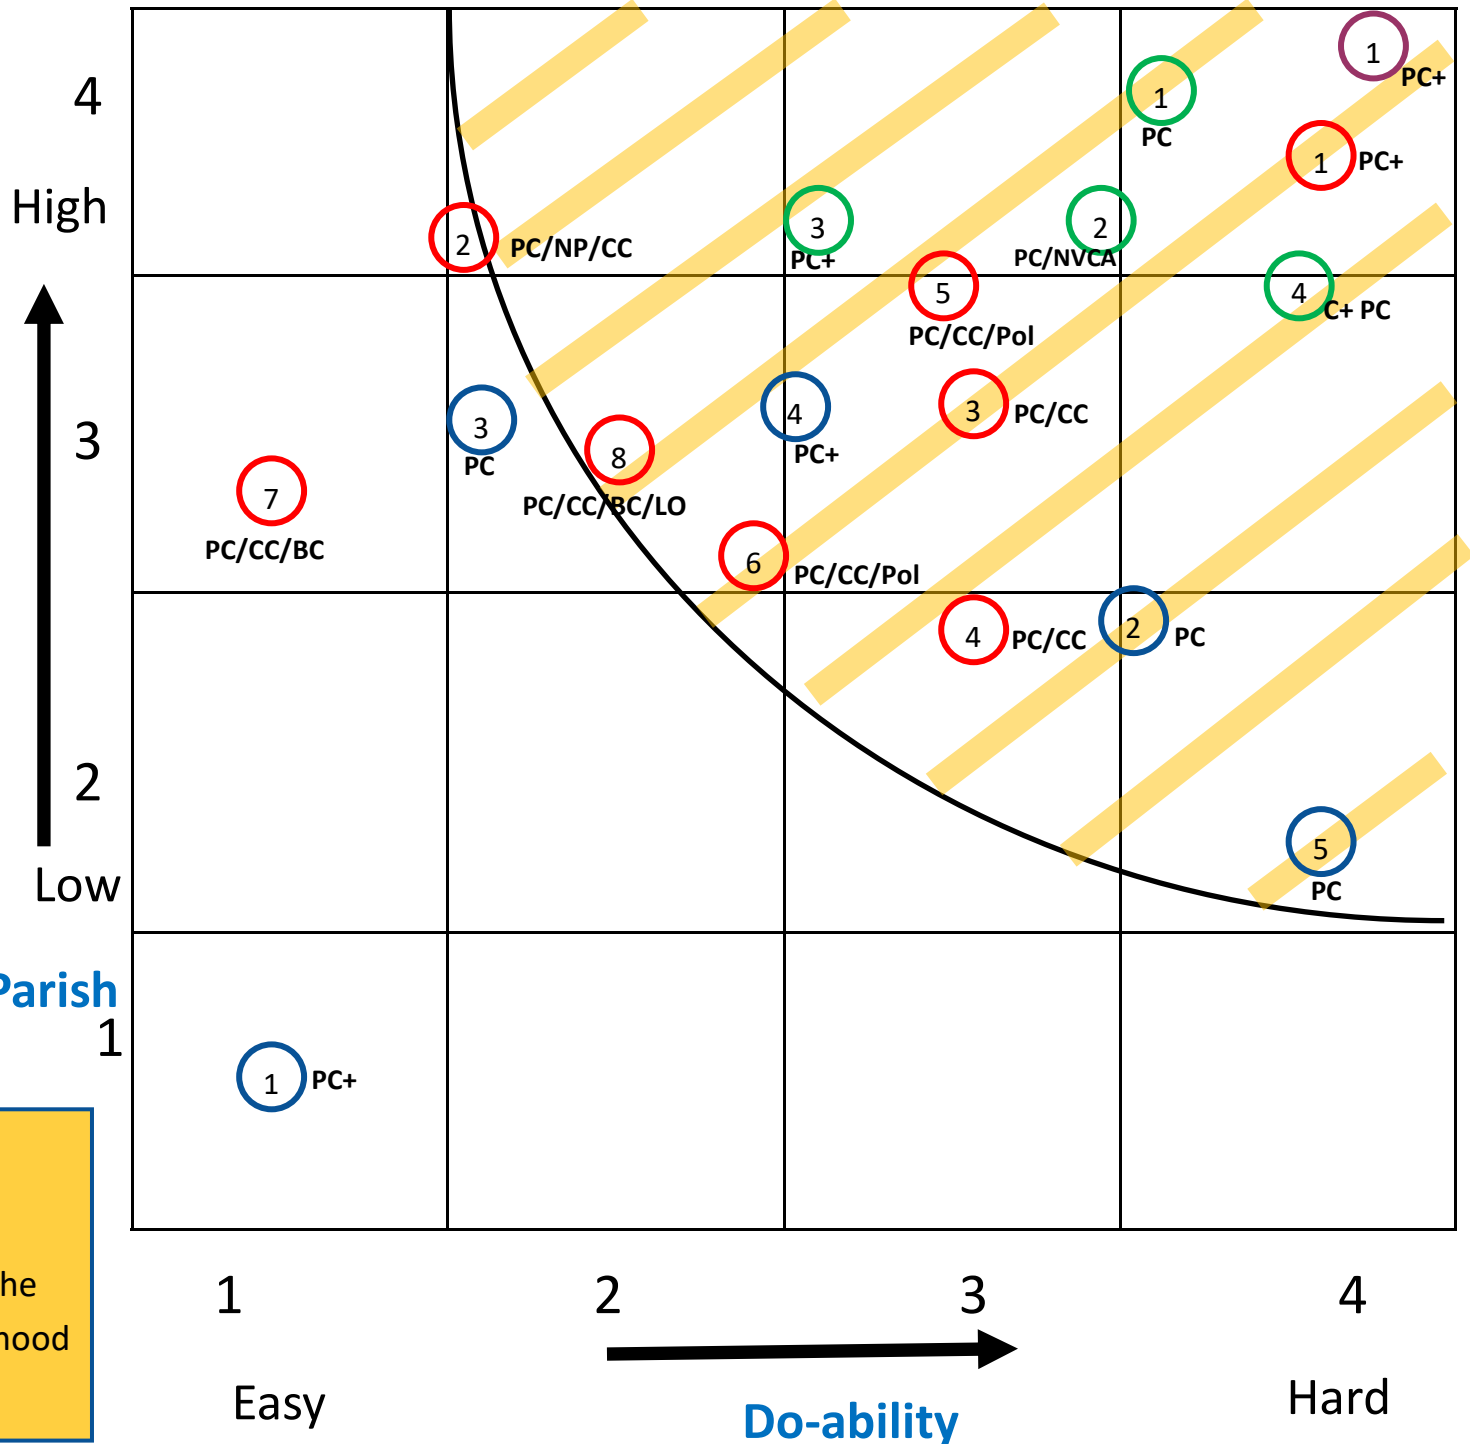

- Economic
- Environment
- Transport
- Community Facilities

- PC Parish Council
- NVCA Newbold Verdon Community Action Group
- CC County Council
- BC Borough Council
- + Other members of community
- Pol Police
- C Specific Community Group
- LO Land Owners

**Appendix A:**  
**Prioritisation Matrix**  
 Community Actions from the  
 Newbold Verdon Neighbourhood  
 Plan